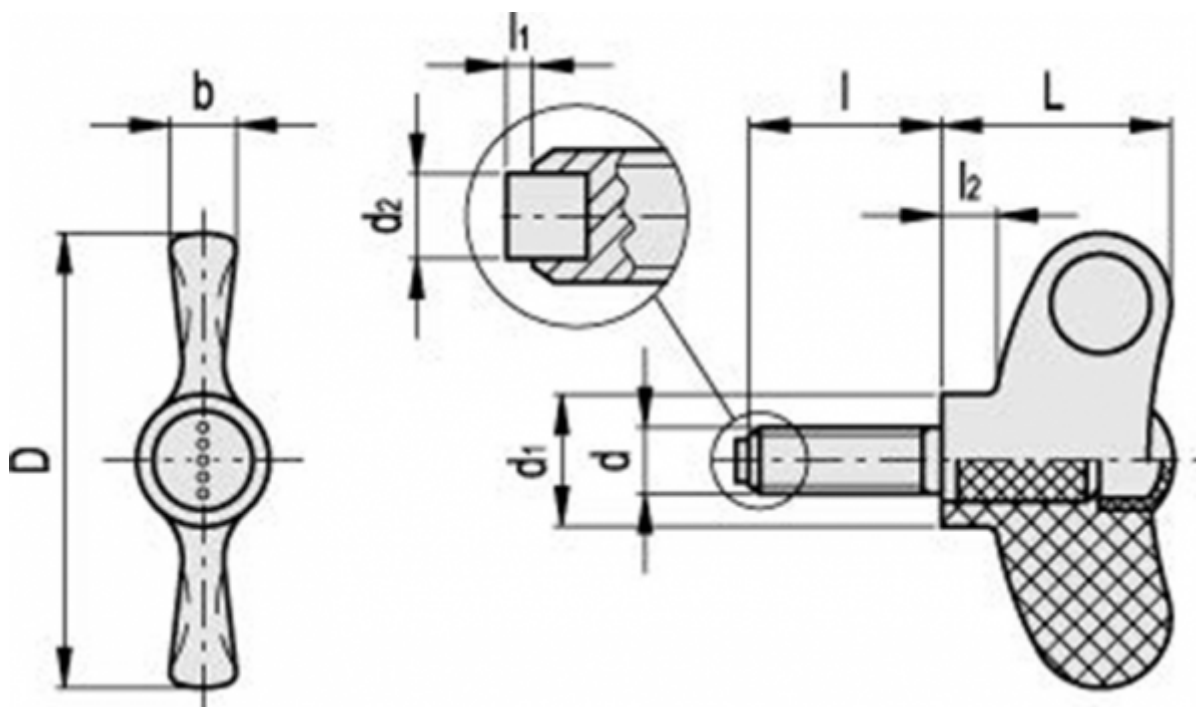

Article number: 23022245865

Description: Wing screw with bolt EWN.48-SST-p-M6x30-PB-C5

Measures

$b = 7$

$D = 48$

$d = 6$

$d1 = 13.5$

$l = 30$

$l1 = 1.5$

$l2 = 5.5$

$L = 24$

Weight in (g) = 16